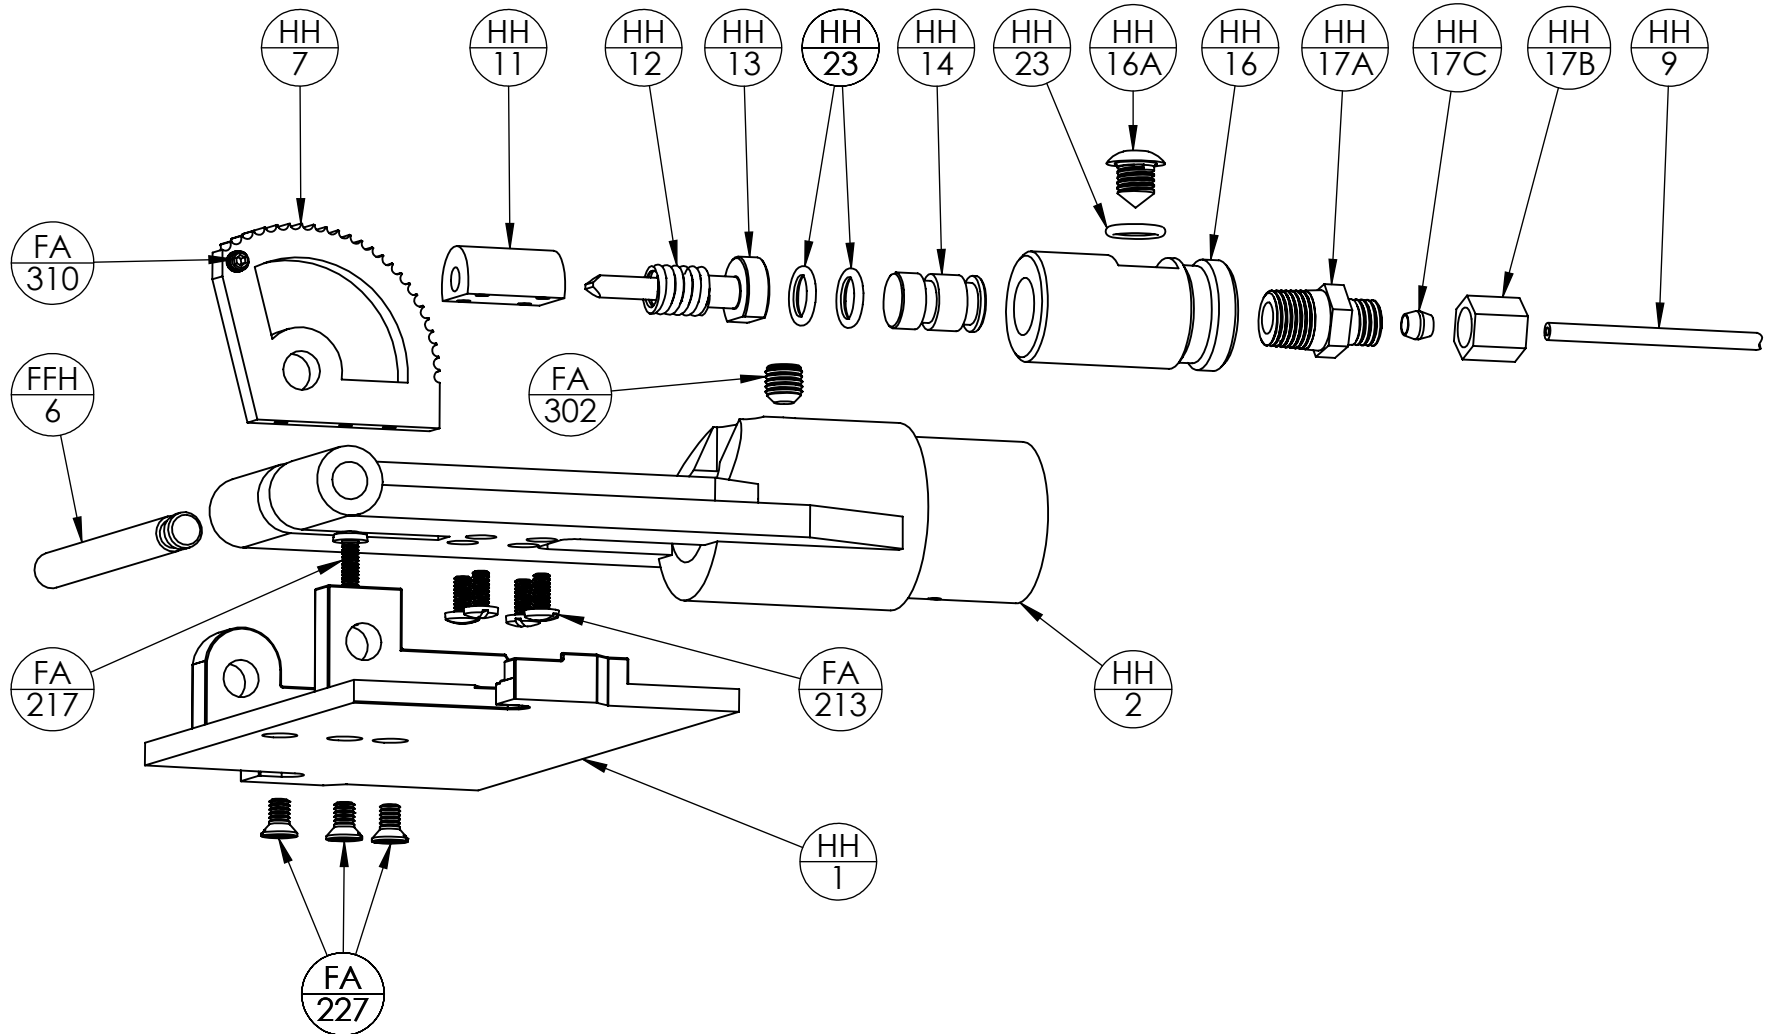

Columbia Taping Tools

Hydra Reach Brake Head Assembly

Need Assistance?

1.800.663.8121
www.columbiaf-tools.com

January 2014