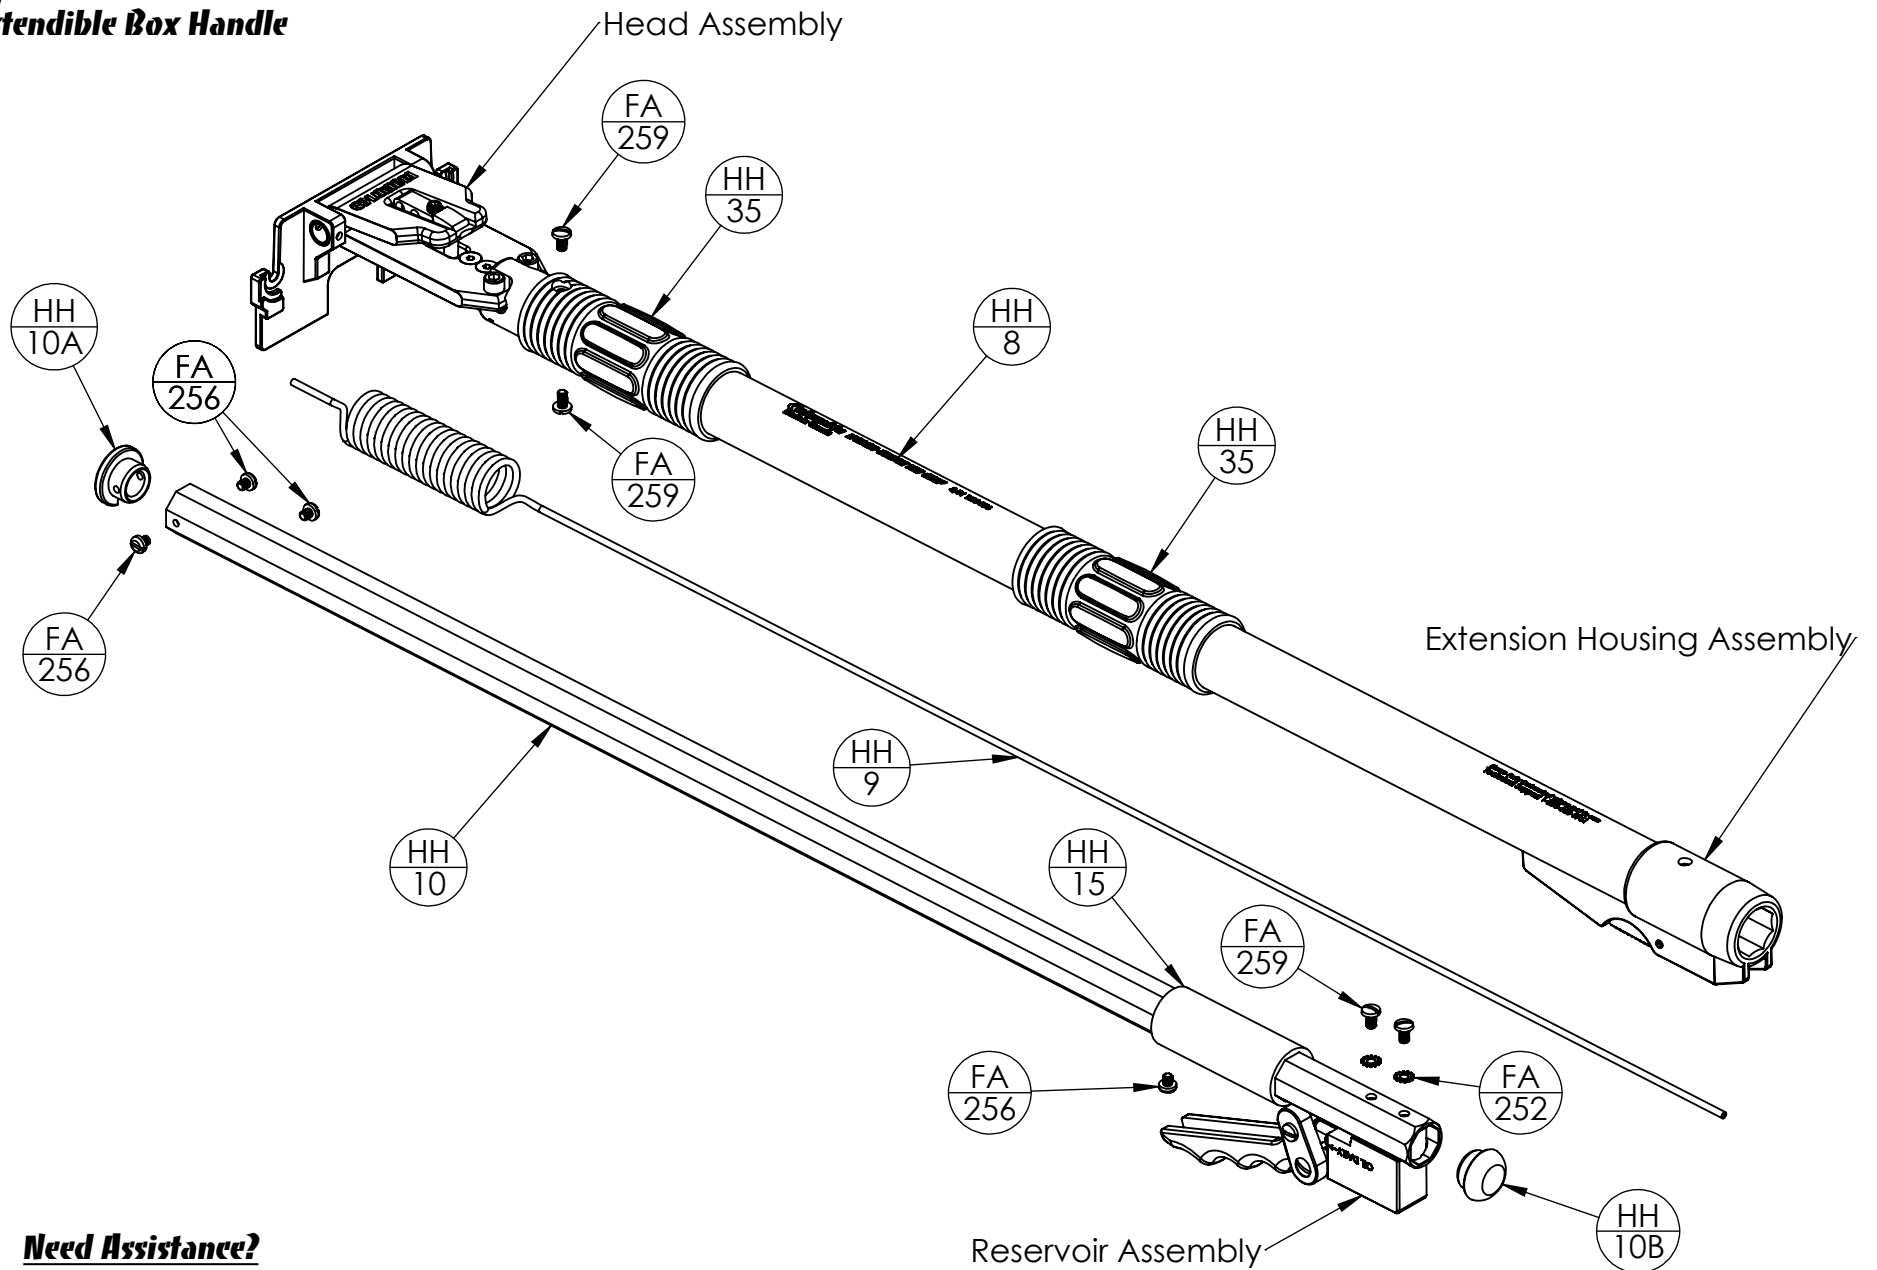

Columbia Taping Tools

Hydra Reach Extendible Box Handle

Need Assistance?

1.800.663.8121
www.columbiatools.com

January 2014