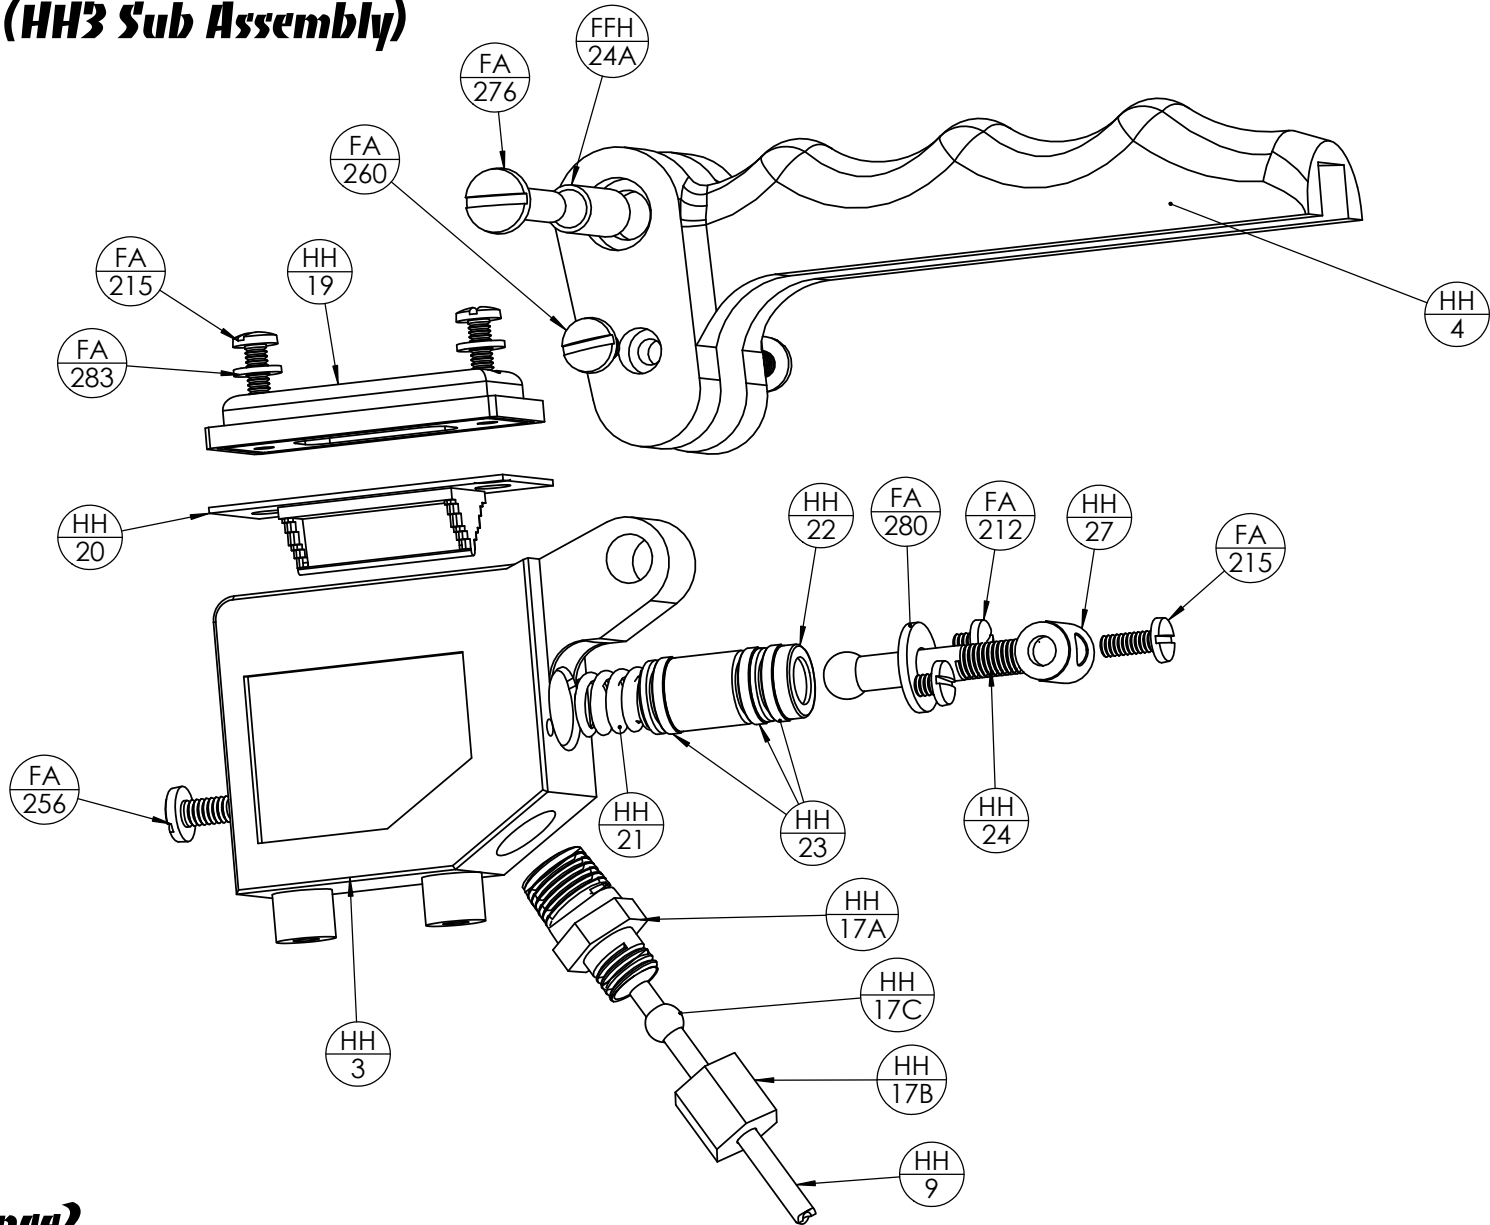

# Columbia Taping Tools

## Hydra Reach™

### Master Cylinder (HH3 Sub Assembly)

**Need Assistance?**

**1.800.663.8121**

**[www.columbiatools.com](http://www.columbiatools.com)**

**January 2007**