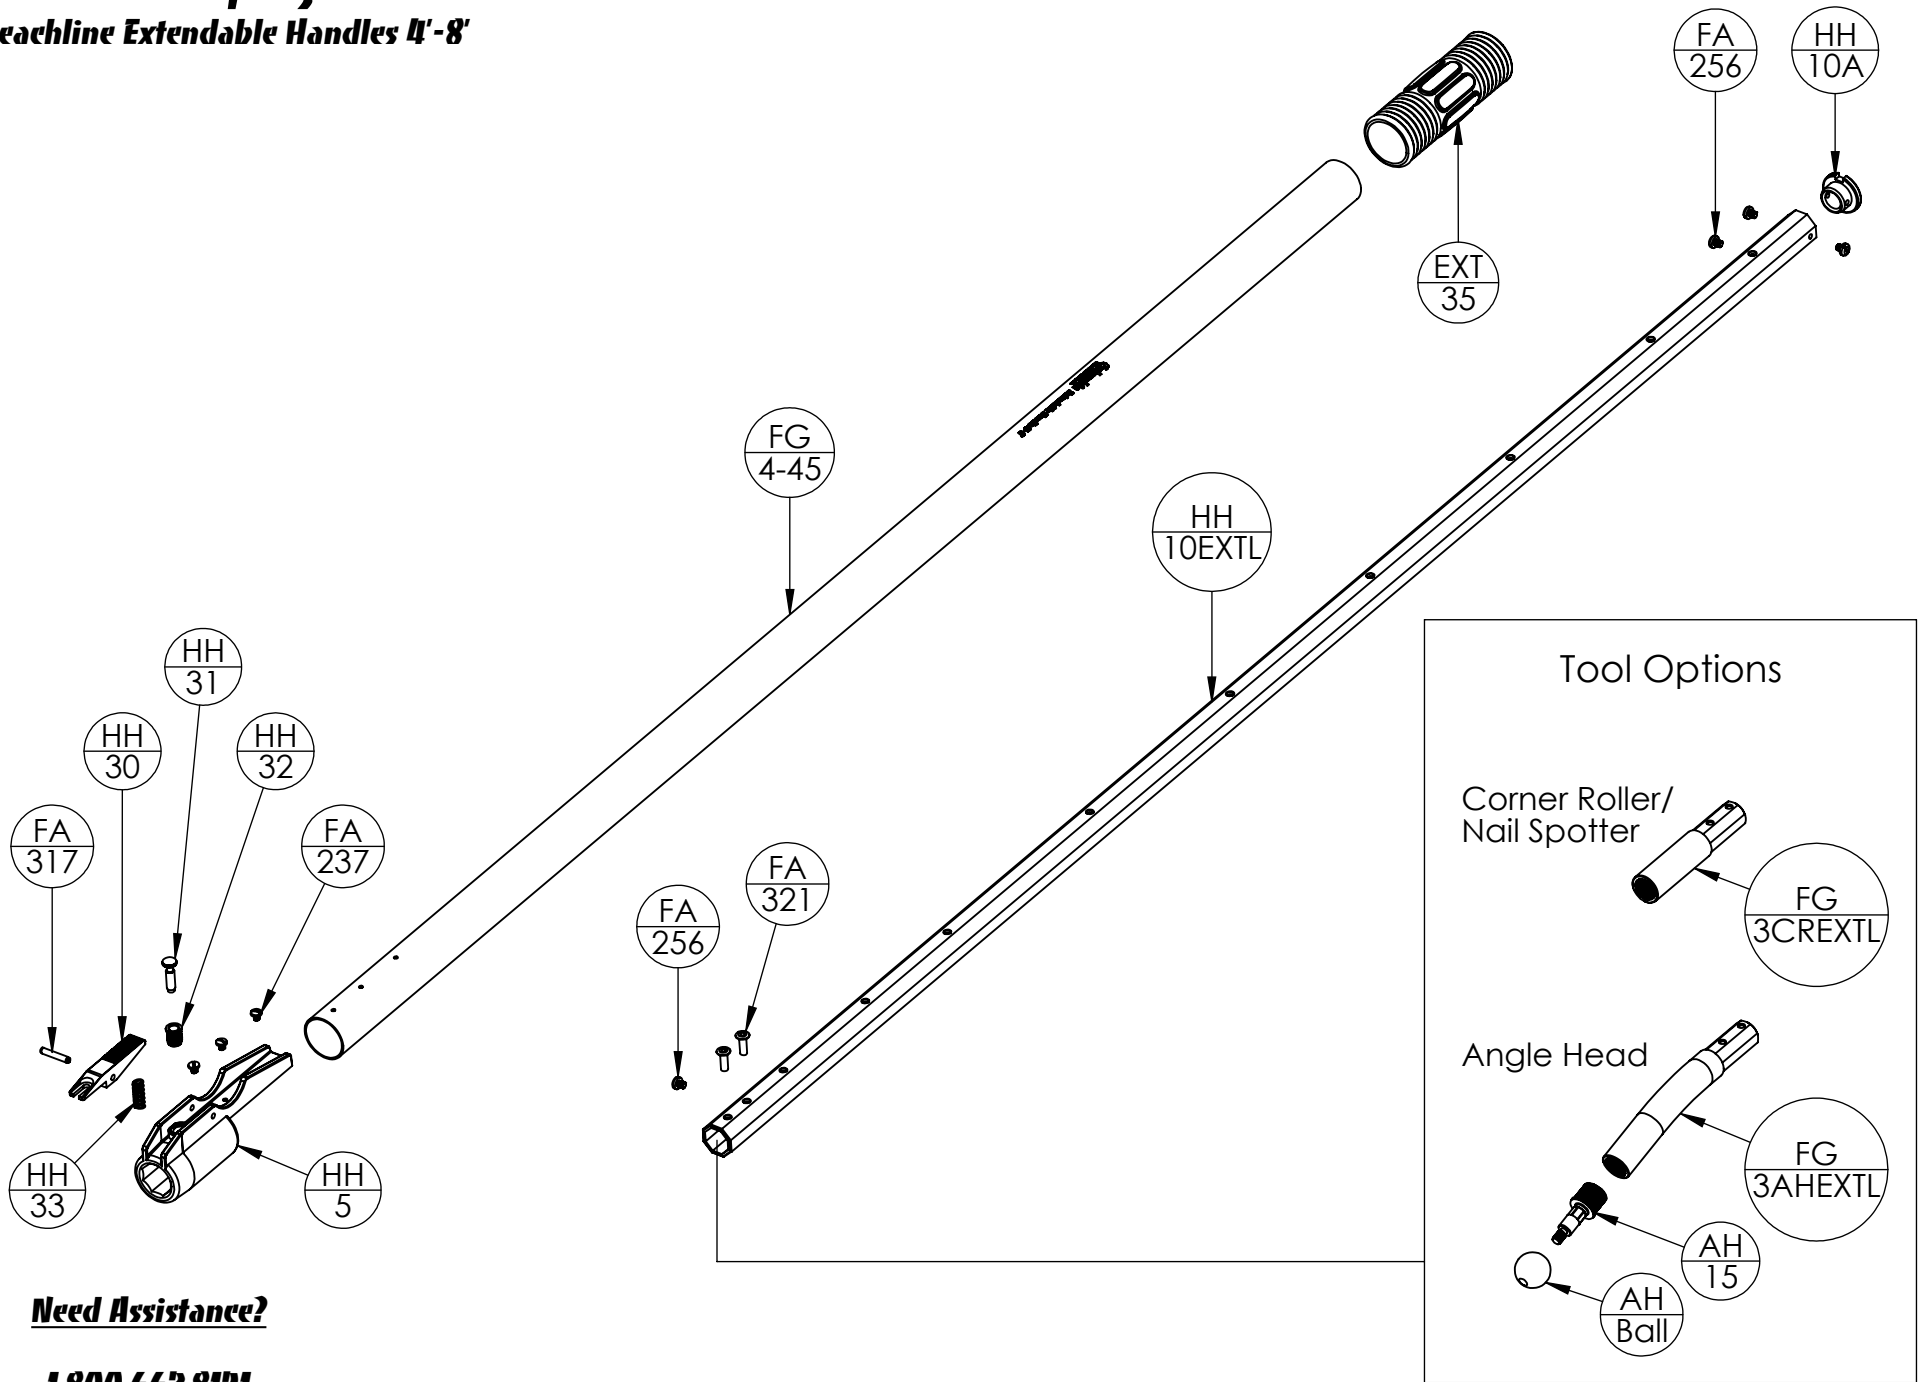

Columbia Taping Tools

Reachline Extendable Handles 4'-8'

Tool Options

Corner Roller/
Nail Spotter

Angle Head

Need Assistance?

1.800.663.8121
www.columbiatools.com

January 2015