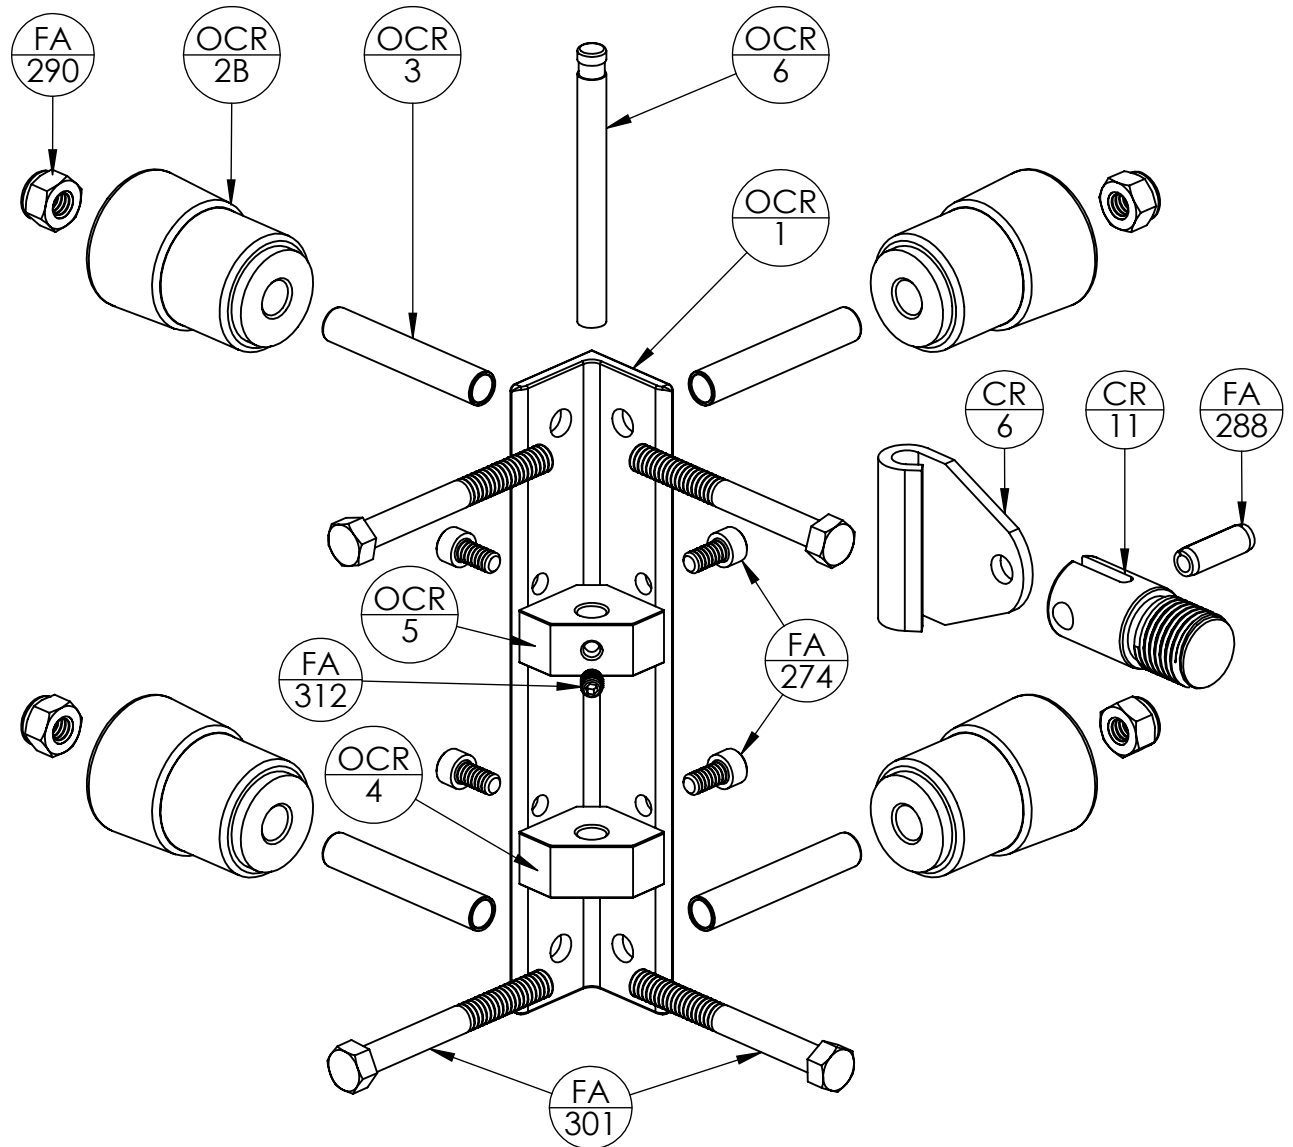

Columbia Taping Tools

Outside Bead Corner Rollers

Need Assistance?

1.800.663.8121
www.columbiatools.com

September 2014