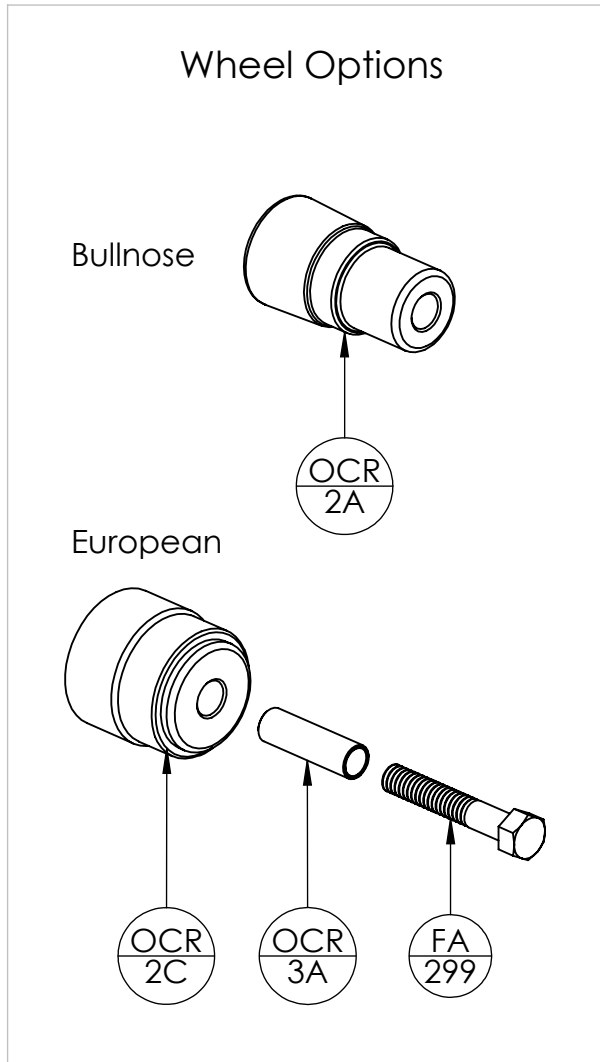

Columbia Taping Tools

Outside Bead Corner Rollers

Need Assistance?

1.800.663.8121
www.columbiatools.com

September 2014