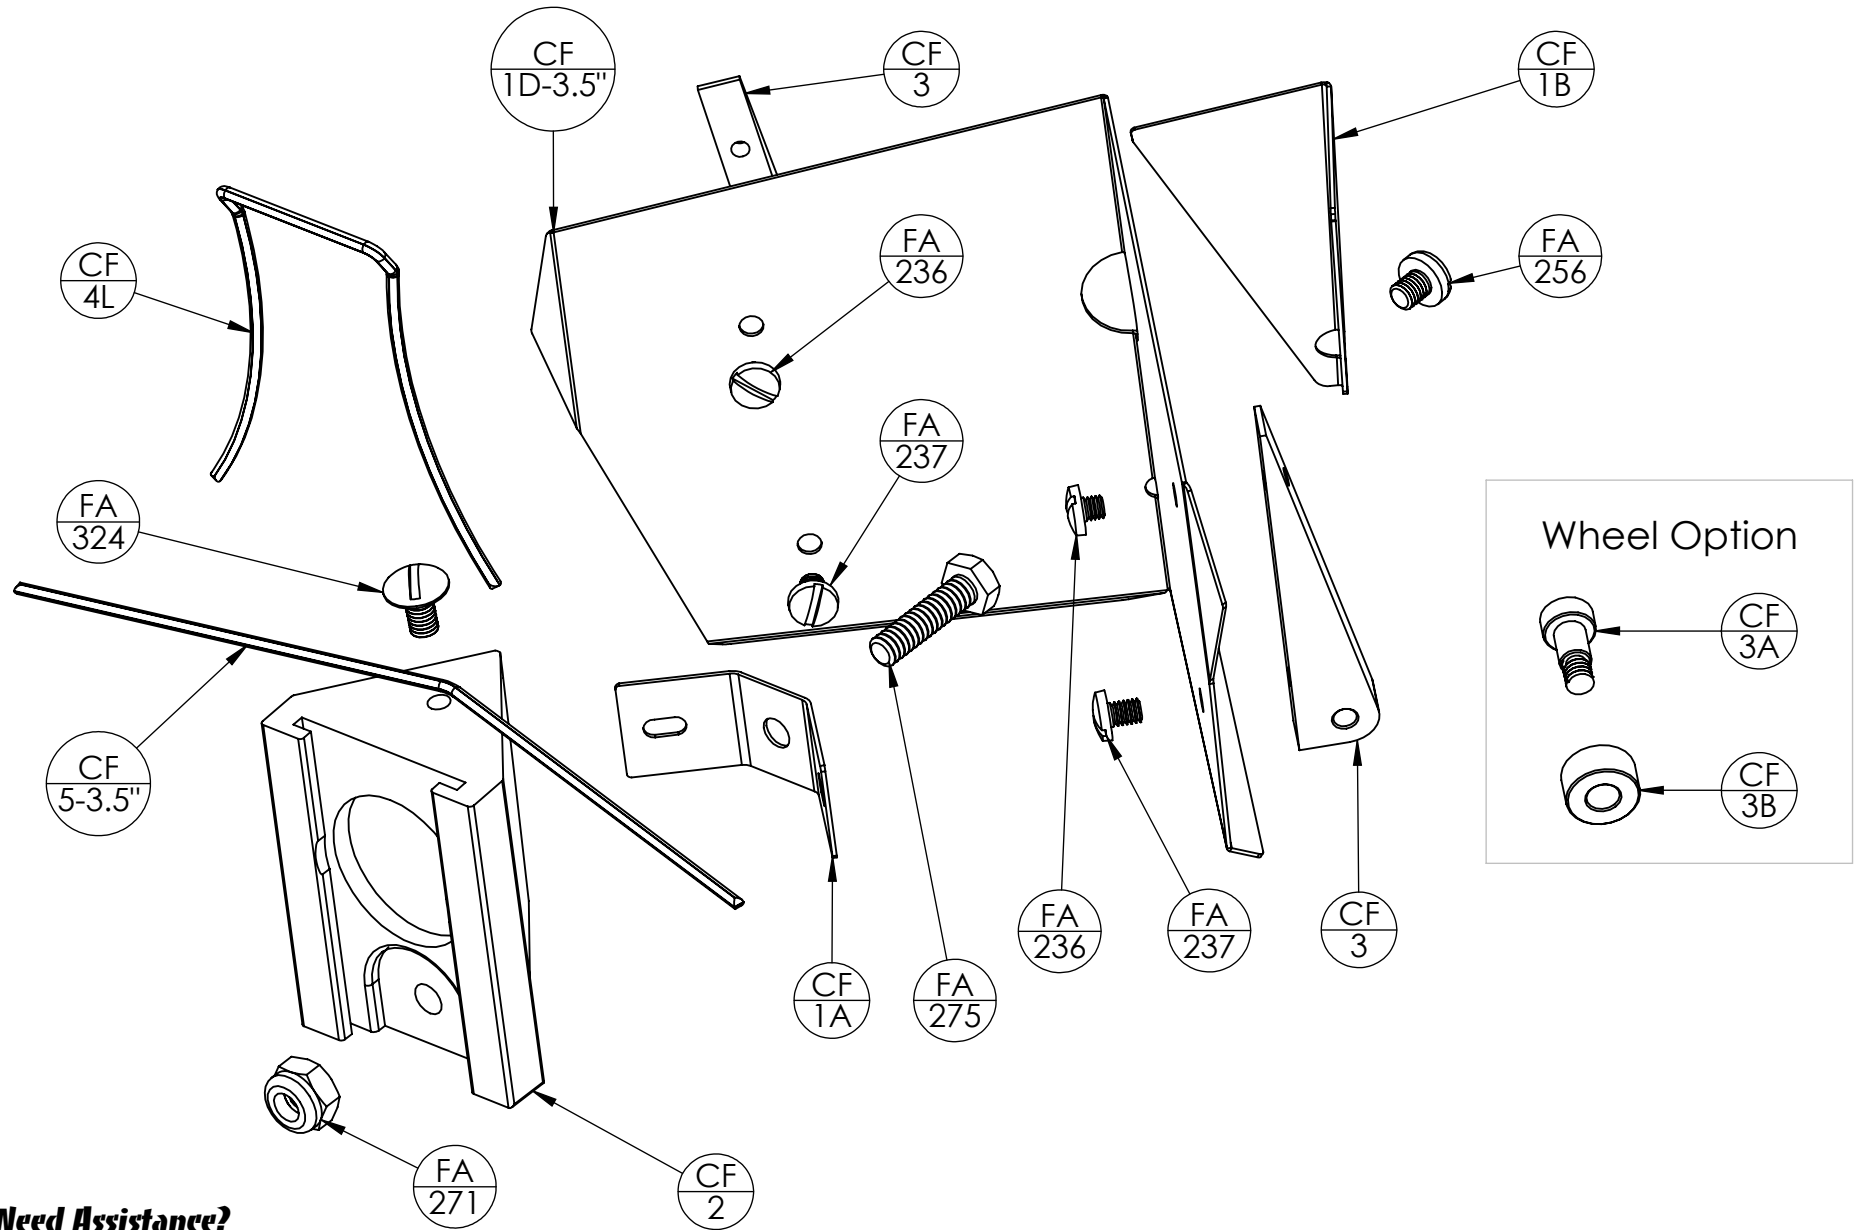

Columbia Taping Tools

3.5" Corner Flusher Direct

Need Assistance?

1.800.663.8121
www.columbiafools.com

December 2014