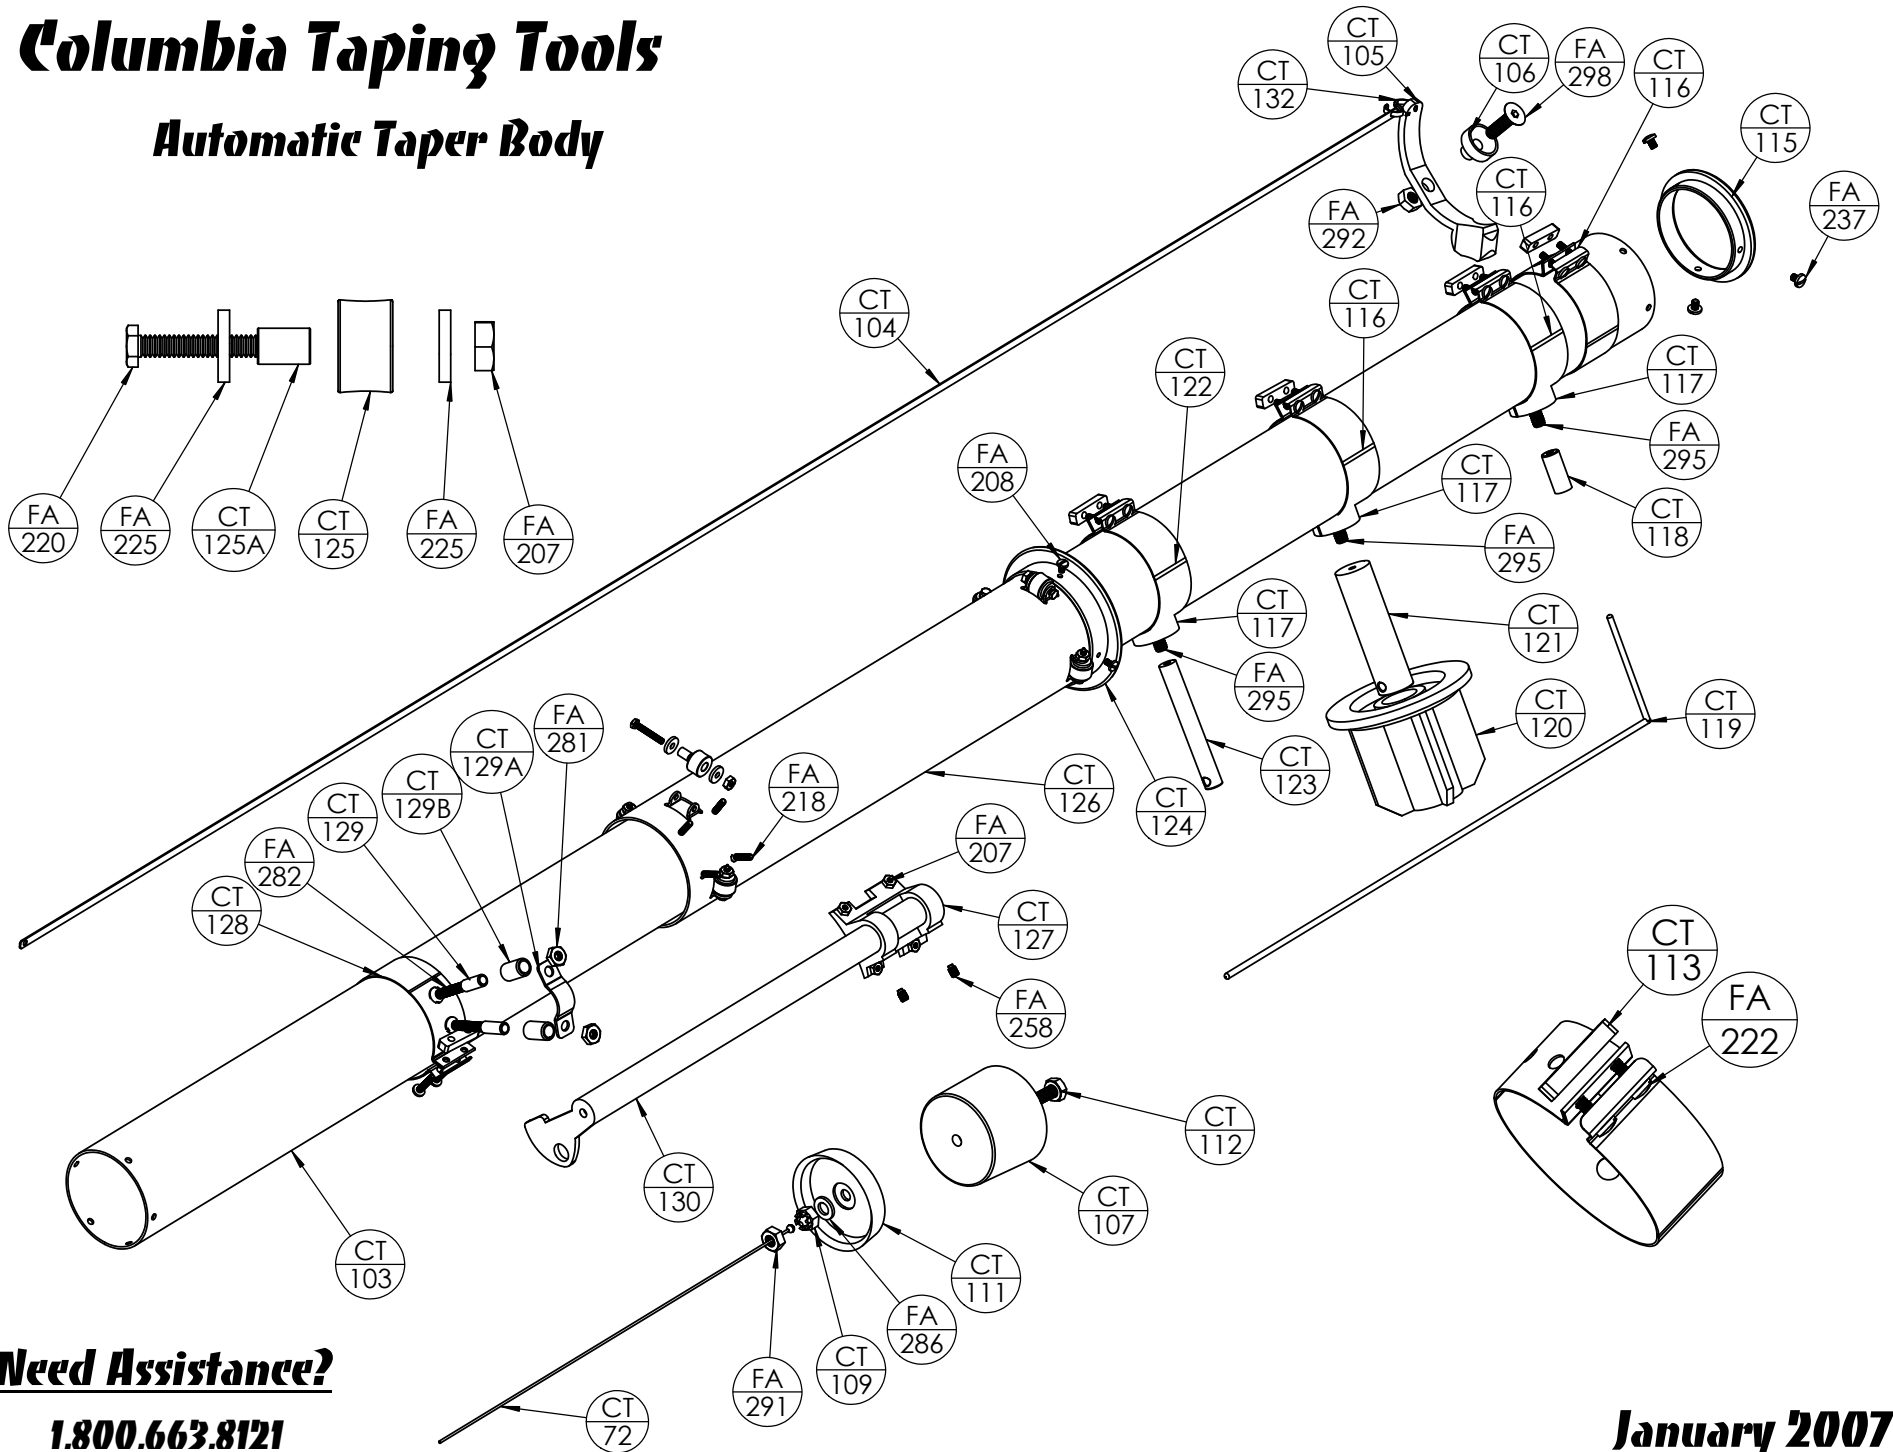

Columbia Taping Tools

Automatic Taper Body

Need Assistance?

1.800.663.8121

www.columbiatools.com

January 2007